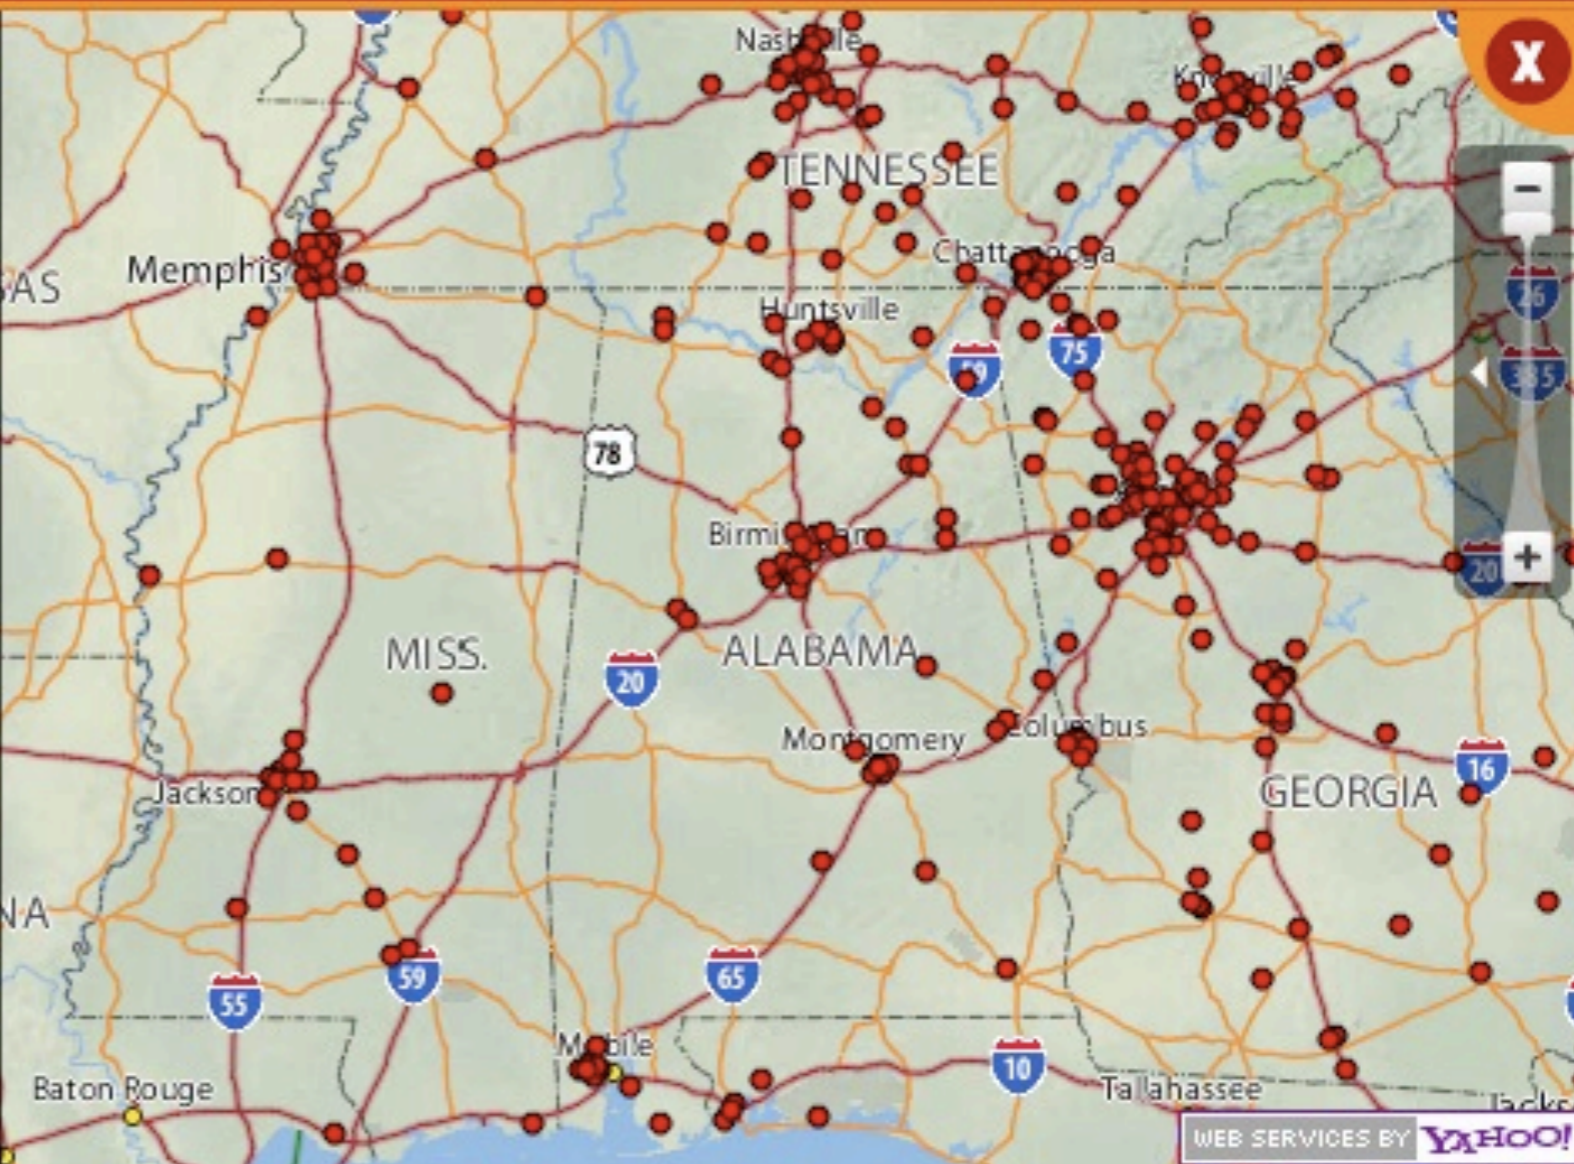

Street

City

TN

Zip

GO

MAP LEGEND

Here are some symbols you will find on the locator map.

Store

or

Start

or

End

SELECTED STORE

TRIP PLANNER

WEB SERVICES BY YAHOO!

Job # 1