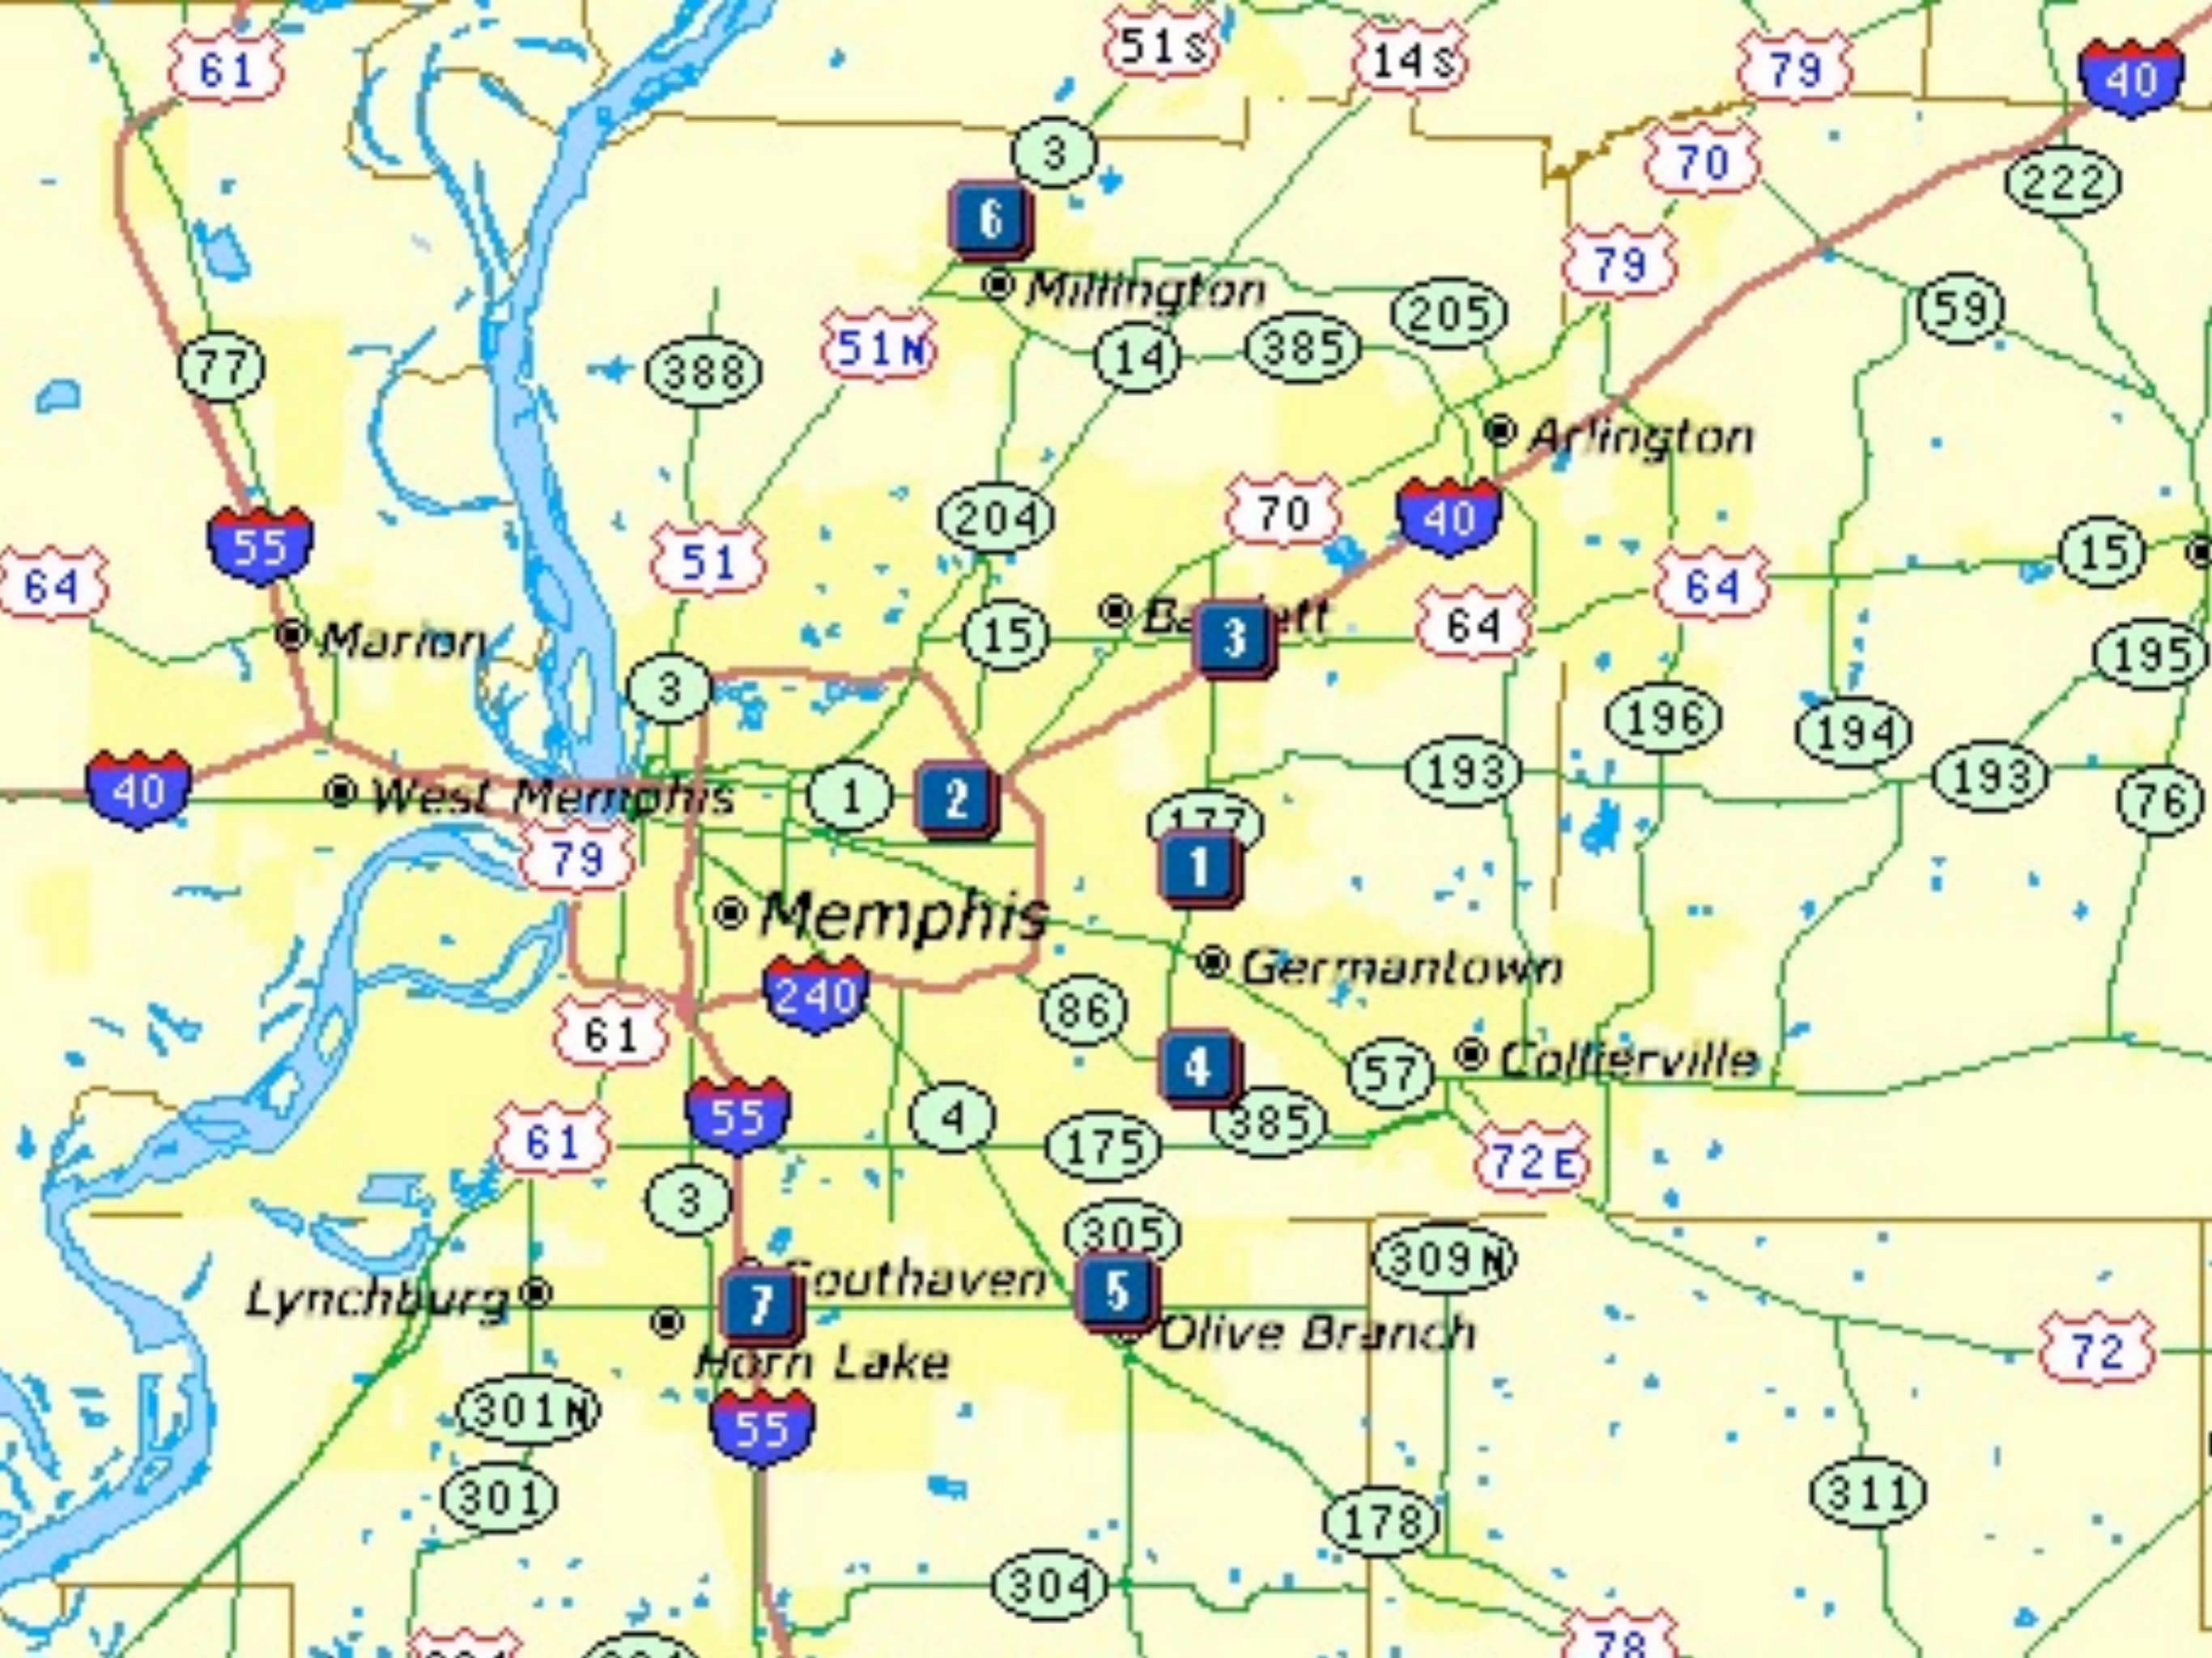

What is the service?

Where did it diffuse from? Where are they all located?

What is the business?

© 2008 Know-Where System

Improving Home Improvement™

What restaurant chain?

ANSWER: Krystal

FIND STORES NEAR ADDRESS

Street

City

TN

Zip

GO

MAP LEGEND

Here are some symbols you will find on the locator map.

Store