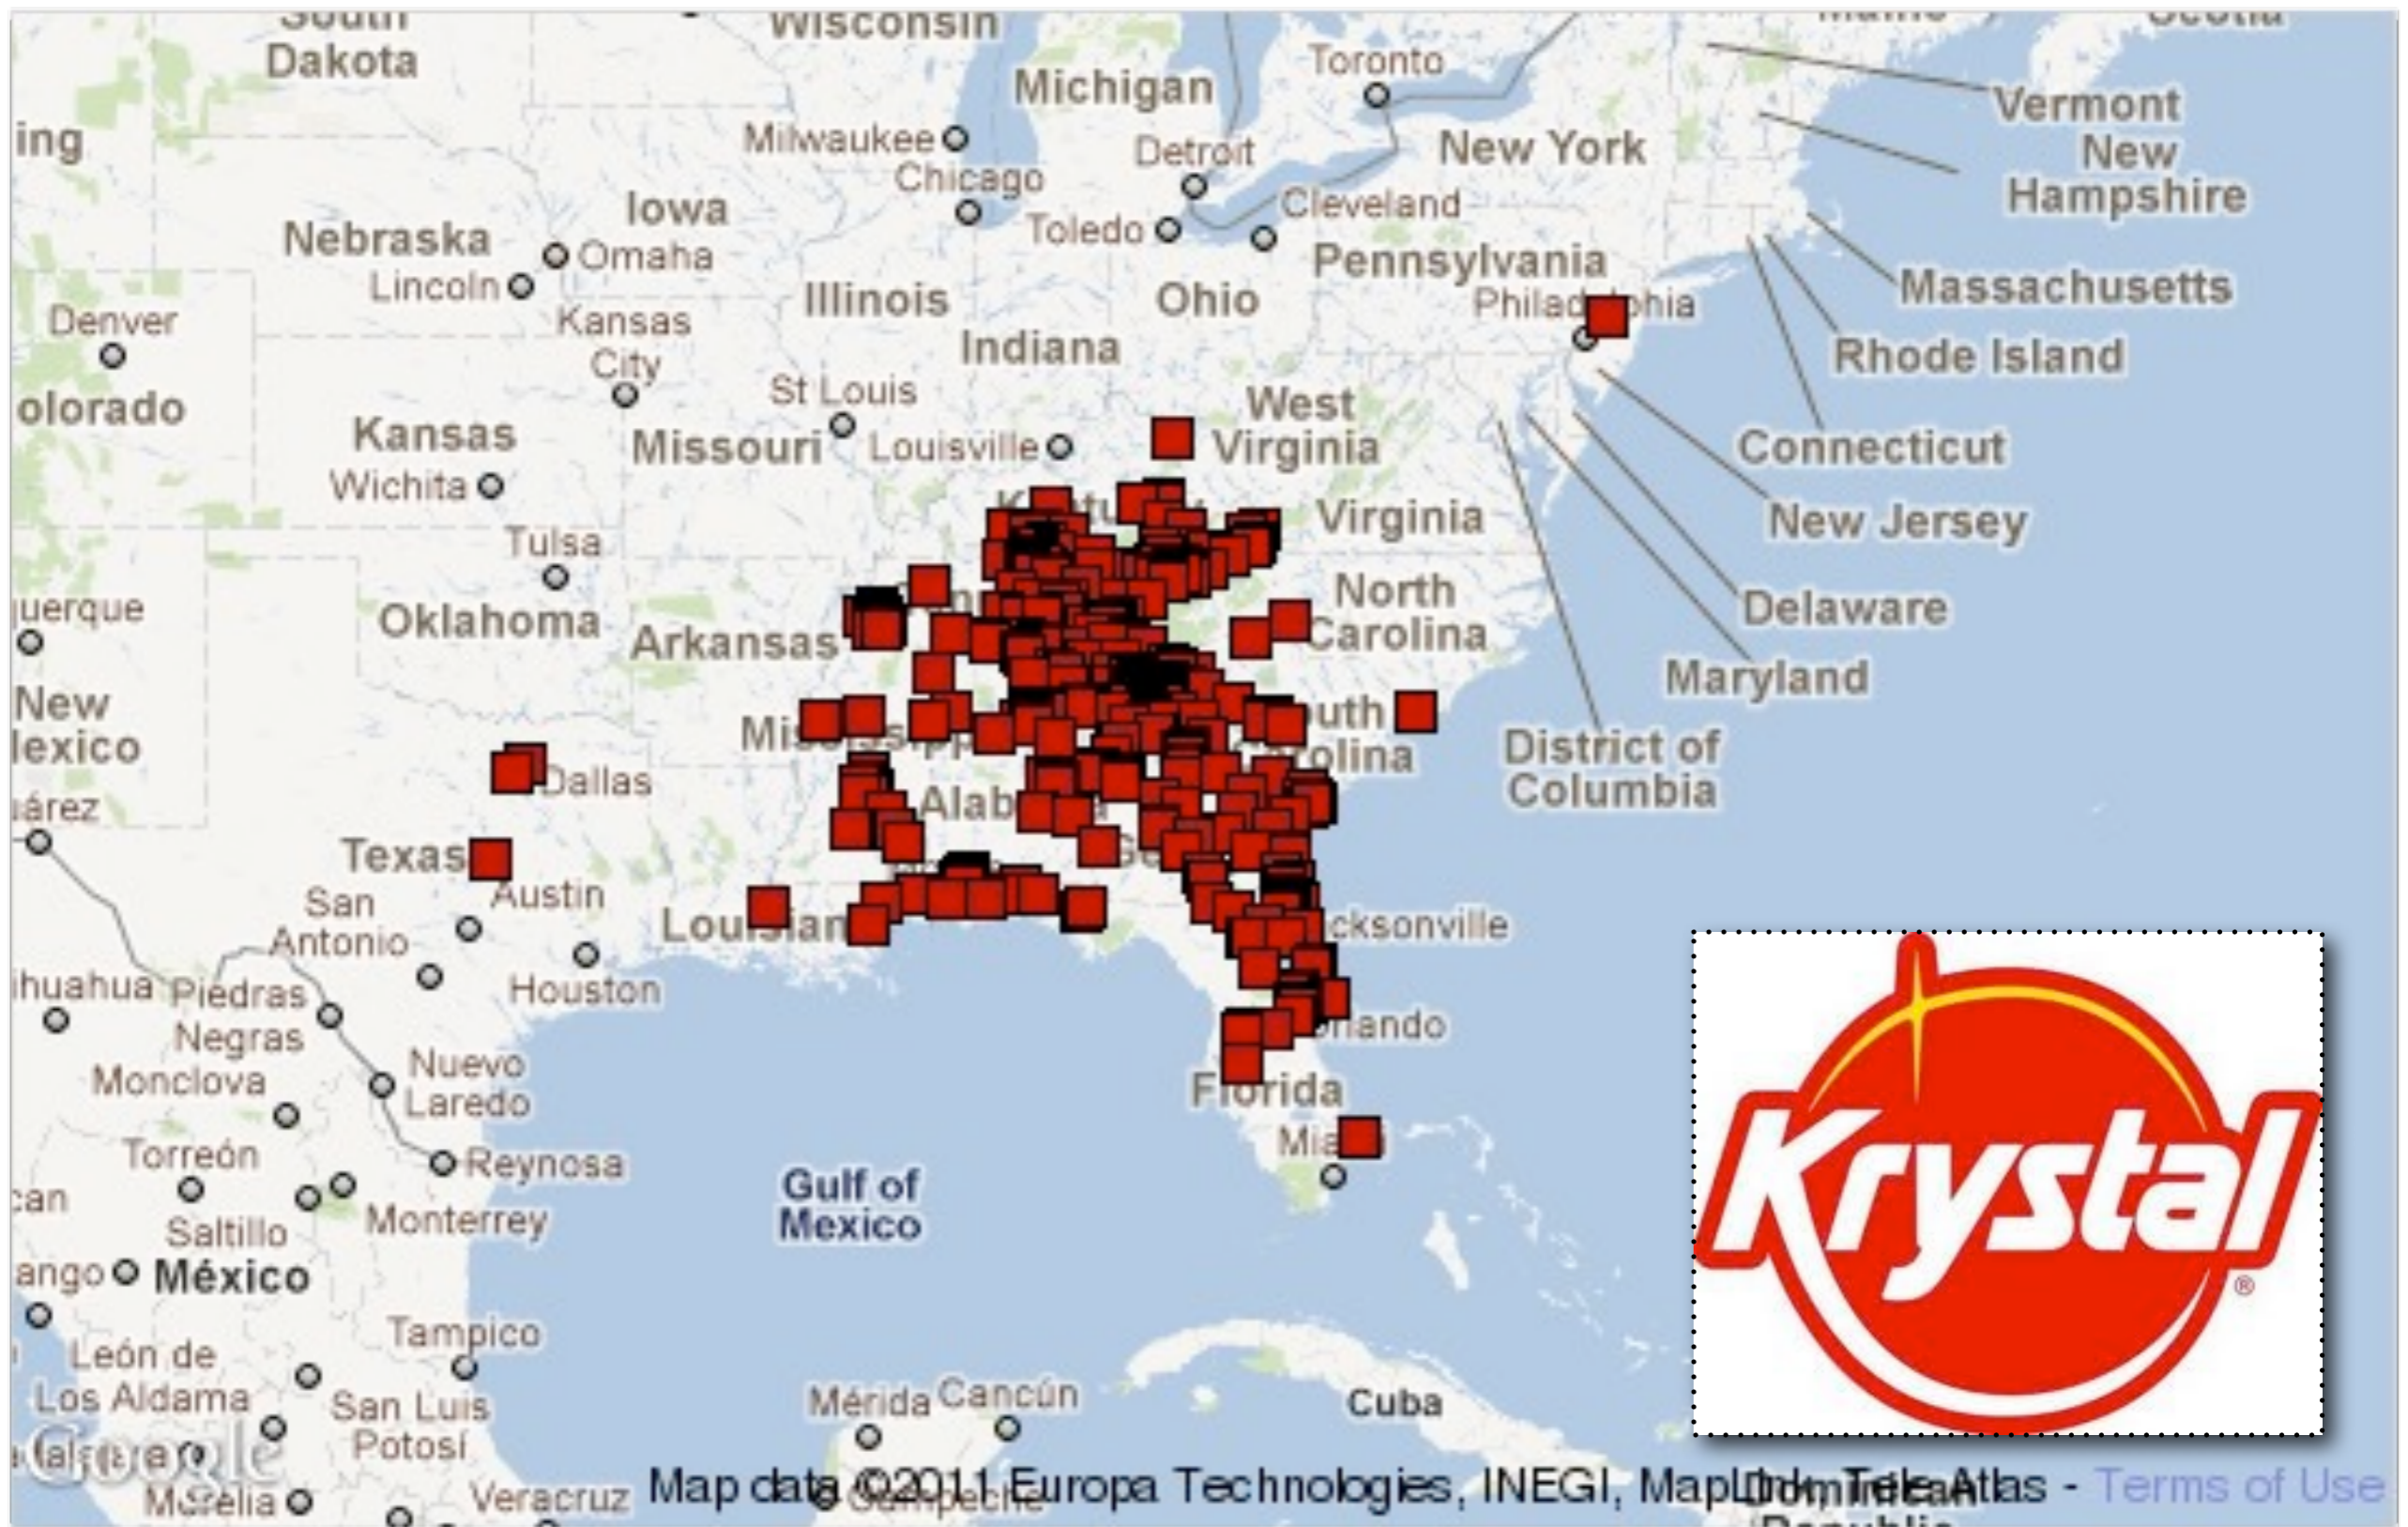

What is the service?

Where did it diffuse from? Where are they all located?

What is the business?

© 2008 Know-Where System

Improving Home Improvement™

What restaurant chain?

ANSWER: Krystal

FIND STORES NEAR ADDRESS

Street

City

TN

Zip

GO

MAP LEGEND

Here are some symbols you will find on the locator map.

Store