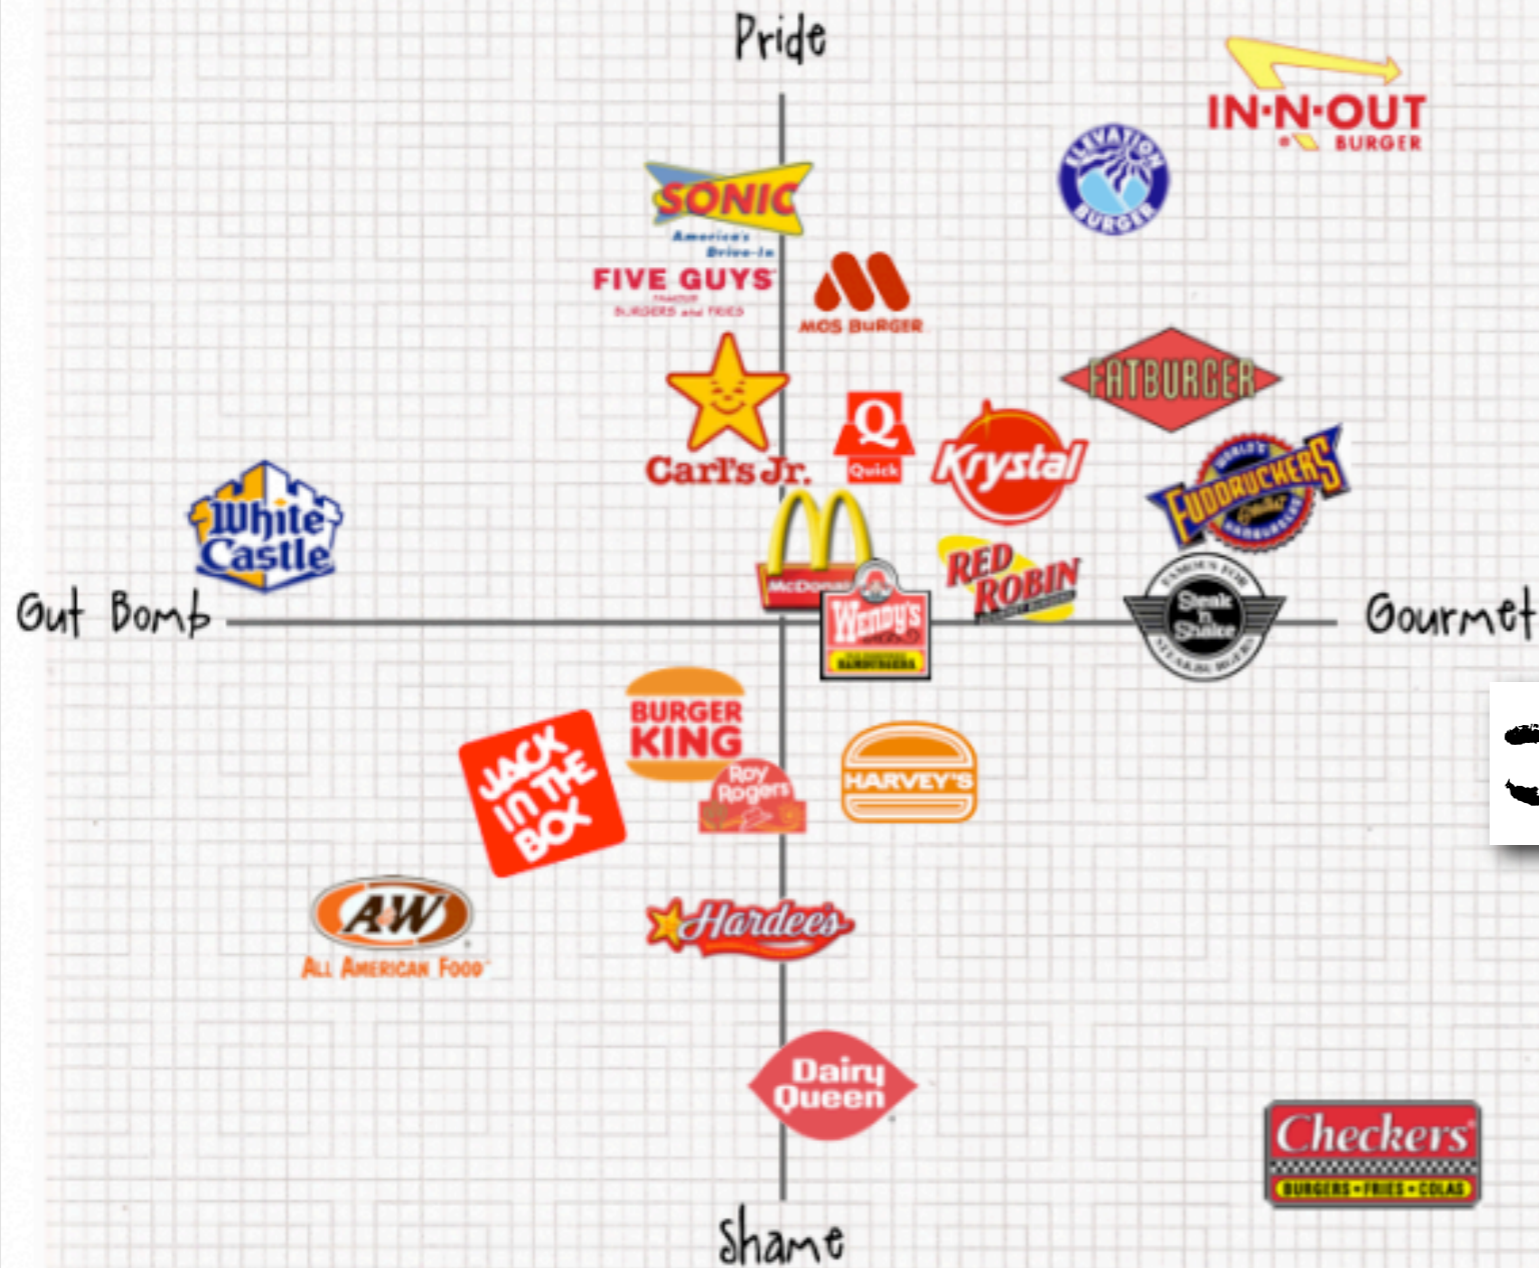

What is the service?

Where did it diffuse from? Where are they all located?

What is the business?

© 2008 Know-Where System

Improving Home Improvement™

What restaurant chain?

ANSWER: Krystal

FIND STORES NEAR ADDRESS

Street

City

TN

Zip

GO

MAP LEGEND

Here are some symbols you will find on the locator map.

Store

or

Start

or

End

SELECTED STORE

TRIP PLANNER

WEB SERVICES BY YAHOO!

Job # 1

Name Burger Joint Quadrant

Date 11/02/10

Just for fun...

Do you agree?

Comments:

This chart only includes quick-serve burger joints that I have personally eaten at. All logos are the property of their respective company's and are used for illustrative purposes only. No rights are implied. Feel free to post your comments on the blog or via Twitter.